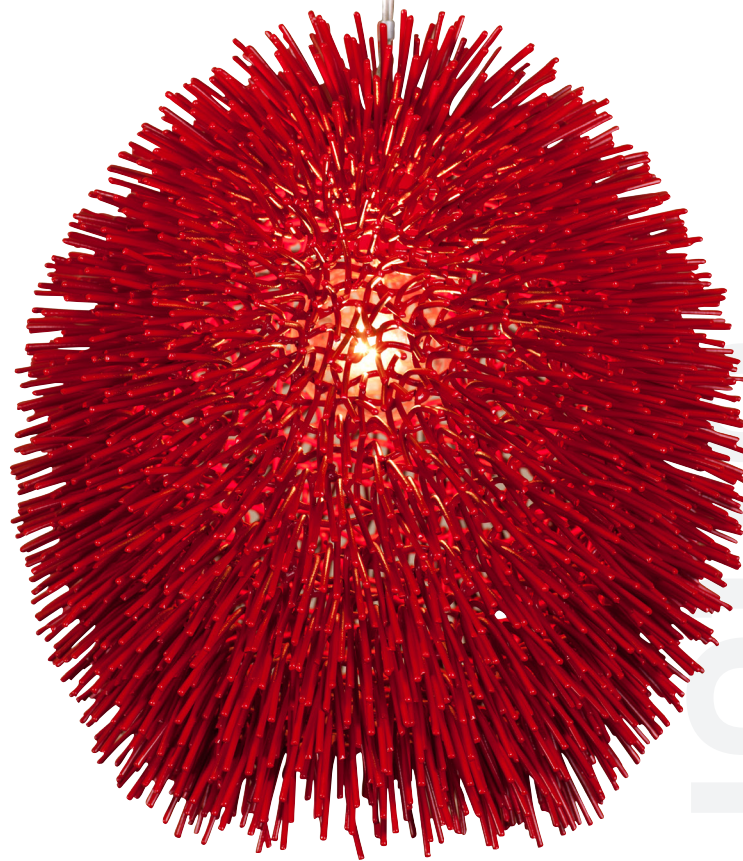

varaLuz

PENDANT I LIGHT

Product ID	169P01RE
Finish	Super Red
Product Width	13 in./33 cm
Product Height	16 in./40.6 cm
Product Weight	23 lb./10.5 kg
Lamping	1 x 100W Medium Base, Not Included
Cable Length	10 ft (2.5 m) cable

BRUSH