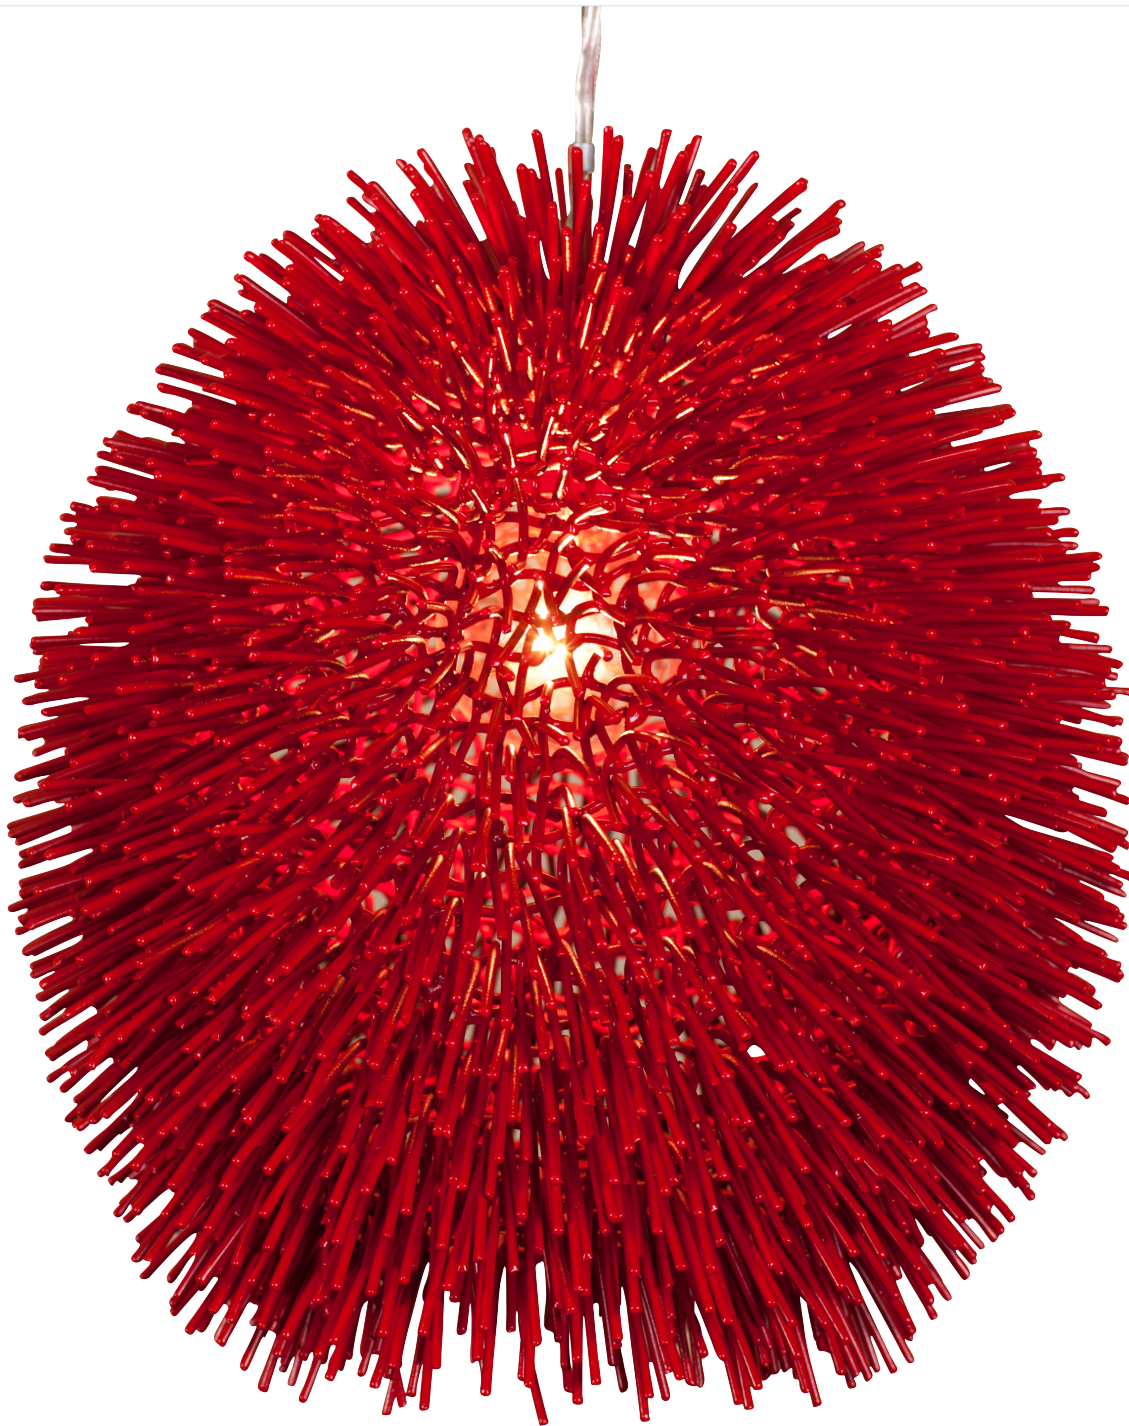

CLASSIFICATION : Sea urchins are simple, geometric-shaped creatures with telltale barbs that inhabit all oceans. They are also creatures that inspire poetic words and light fixtures alike.

varaLuz

PENDANT I LIGHT

Product ID	169P01RE
Finish	Super Red
Product Width	13 in./33 cm
Product Height	16 in./40.6 cm
Product Weight	23 lb./10.5 kg
Lamping	1 x 100W Medium Base, Not Included
Cable Length	10 ft (2.5 m) cable

BRUSH