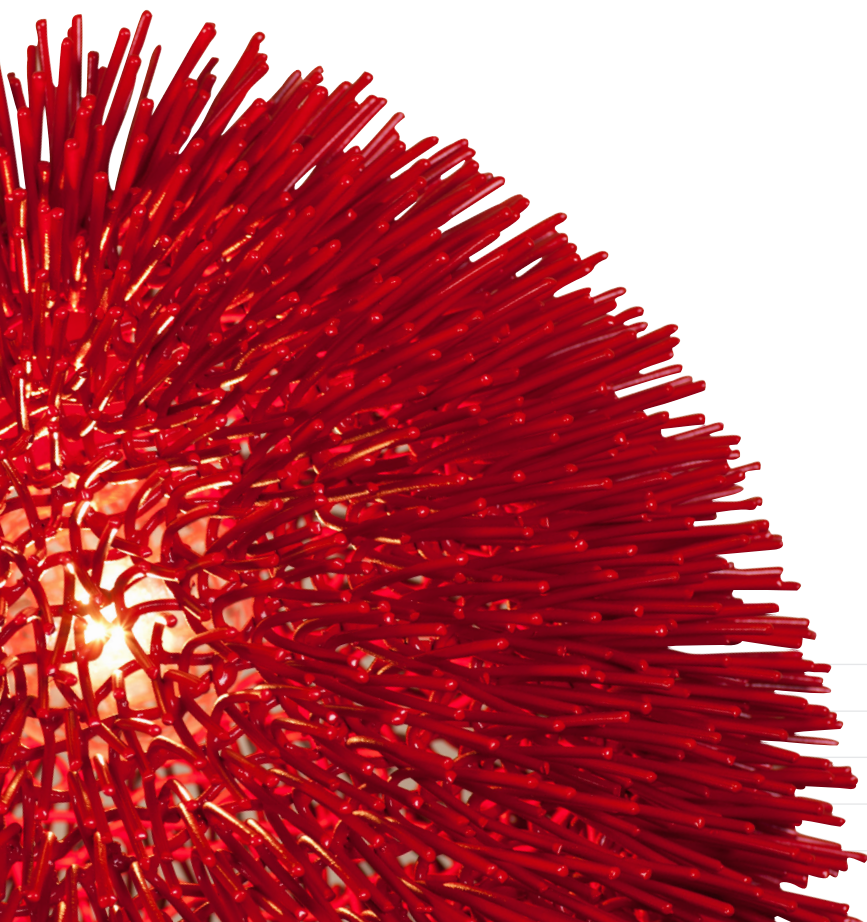

varaLuz

PENDANT I LIGHT

Product ID	169P01RE
Finish	Super Red
Product Width	13 in./33 cm
Product Height	16 in./40.6 cm
Product Weight	23 lb./10.5 kg
Lamping	1 x 100W Medium Base, Not Included
Cable Length	10 ft (2.5 m) cable

BRUSH